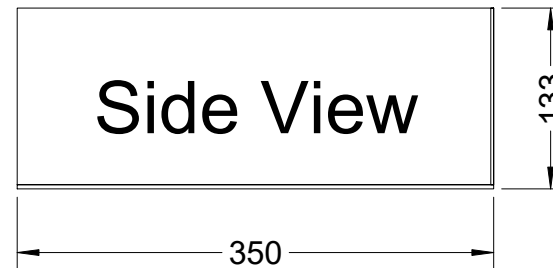

# KG5.2.1.0.10 Rear Drawer Housing BEND

Model MN5.2  
Version 1.0  
30 Jan 2018

C Pemberton-Pigott